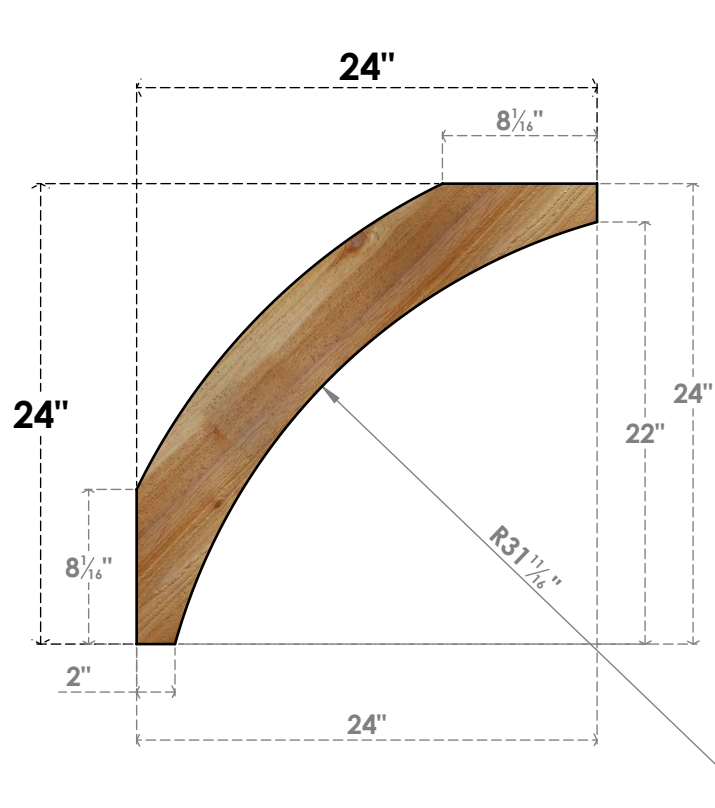

BRC04X24X24THR00RWR

4"W X 24"D X 24"H THORTON ROUGH SAWN BRACE, WESTERN RED CEDAR

SIDE

FRONT

EKENA MILLWORK
 2300 WEST MAIN ST.
 CLARKSVILLE, TX 75426
 TOLL FREE: 866-607-0453
 WWW.EKENAMILLWORK.COM

NOTES

1. INSTALLATION TO BE COMPLETED IN ACCORDANCE WITH MANUFACTURER'S SPECIFICATIONS.
2. DRAWING MAY NOT BE TO SCALE
3. THIS DRAWING IS INTENDED FOR DESIGN AND PLANNING PURPOSES ONLY.
4. ALL INFORMATION CONTAINED HEREIN WAS CURRENT AT THE TIME OF DEVELOPMENT BUT MUST BE REVIEWED AND APPROVED BY THE PRODUCT MANUFACTURER TO BE CONSIDERED ACCURATE.
5. PRODUCTS ARE NOT KILN DRIED. THIS ITEM IS UNIQUE AND WILL CONTAIN THE NATURAL VARIATIONS THAT THE WOOD SPECIES OFFERS. THIS MAY RESULT IN VARIATIONS UP TO 1/4"